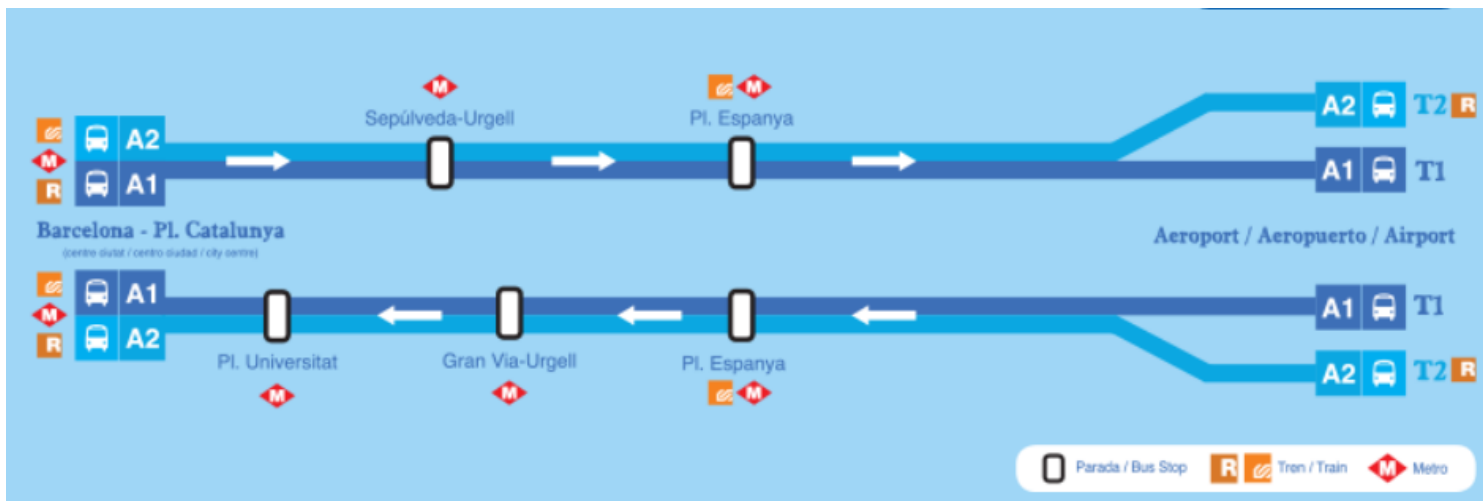

Aerobús

Véase también: [Aerobús](#)